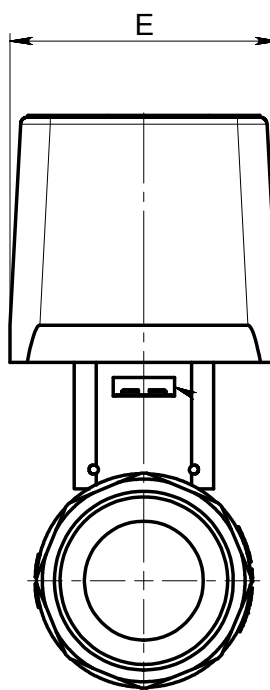

MOTORIZED 2 WAY BALL VALVE WITH QUICK CONNECTION

FEMALE BSP
NICKEL PLATED BRASS
COMPLETE WITH 2 POINT
230VAC MOTOR
100% SHUT OFF

Size	A Dia	B mm	C mm	D mm	E mm
1/2"	15	50	103	7.2	72.5
3/4"	20	58.5	106	11	72.5
1"	25	71	111	12.5	72.5
1 1/4"	32	82	116	13.5	72.5

MAX PRESSURE = 10 BAR
ACTUATOR RATING = IP 54
MAX TEMPERATURE = -20 - +130
SPEED = 60S
TORQUE = 10NM
PRODUCT CODE
ESS- & '\$\$N-230V

Tel: 01489 779068

Fax: 01489 779069