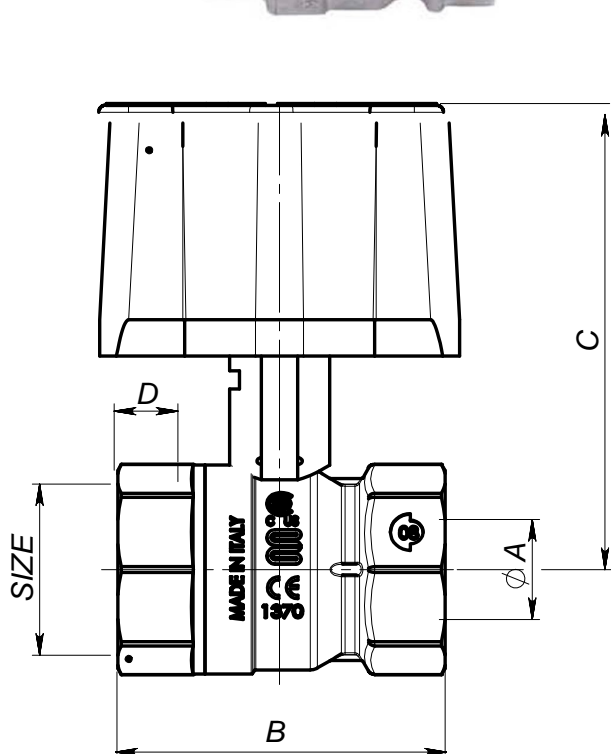

MOTORIZED 2 WAY BALL VALVE WITH QUICK CONNECTION

FEMALE BSP
NICKEL PLATED BRASS
COMPLETE WITH 2 POINT
230VAC MOTOR
100% SHUT OFF

Size	A Dia	B mm	C mm	D mm	E mm
1/2"	15	50	103	7.2	72.5
3/4"	20	58.5	106	11	72.5
1"	25	71	111	12.5	72.5
1 1/4"	32	82	116	13.5	72.5

MAX PRESSURE = 10 BAR
ACTUATOR RATING = IP 54
MAX TEMPERATURE = -20 - +130
SPEED = 60S
TORQUE = 10NM
PRODUCT CODE
ESS- & '\$\$N-230V

Tel: 01489 779068

Fax: 01489 779069