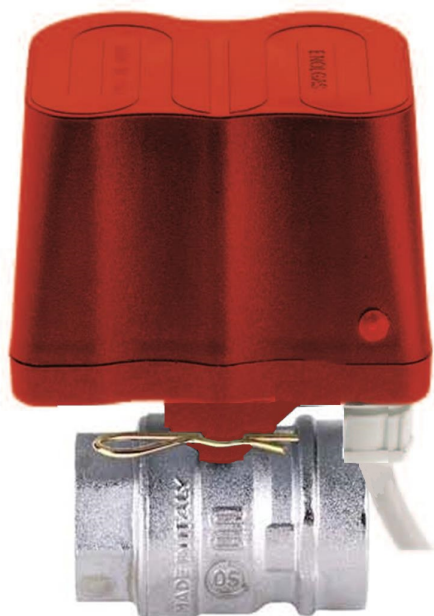

MOTORIZED 2 WAY BALL VALVE WITH QUICK CONNECTION

FEMALE BSP
NICKEL PLATED BRASS
COMPLETE WITH 2 POINT
230VAC MOTOR
100% SHUT OFF

Size	A Dia	B mm	C mm	D mm	E mm
1/2"	15	50	103	7.2	72.5
3/4"	20	58.5	106	11	72.5
1"	25	71	111	12.5	72.5
1 1/4"	32	82	116	13.5	72.5

MAX PRESSURE = 10 BAR
ACTUATOR RATING = IP 54
MAX TEMPERATURE = -20 - +130
SPEED = 60S
TORQUE = 10NM
PRODUCT CODE
ESS- & '\$\$N-230V

Tel: 01489 779068

Fax: 01489 779069