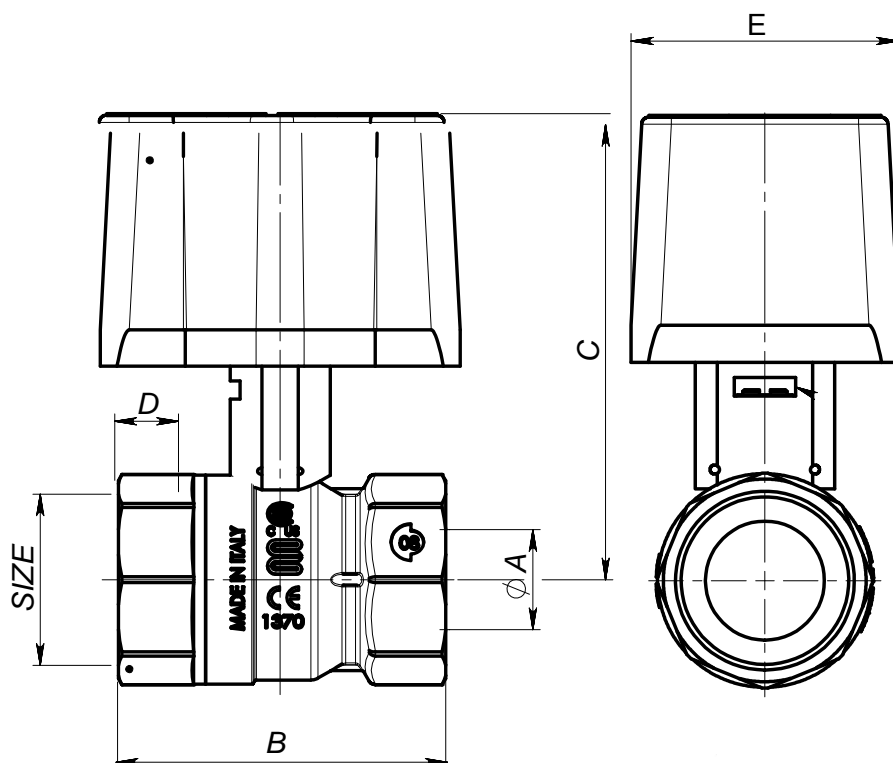

MOTORIZED 2 WAY BALL VALVE WITH QUICK CONNECTION

**FEMALE BSP
NICKEL PLATED BRASS
COMPLETE WITH
2-POINT
230V OR 24V AC
ELECTRIC ACTUATOR
AND SWITCH
WITH 100 % TIGHT SHUT OFF**

Size	A Dia	B mm	C mm	D mm	E mm
1/2"	15	50	113	7.2	48
3/4"	20	58.5	116	11	48
1"	25	71	121	12.5	72.5
1 1/4"	32	82	126	13.5	72.5
1 1/2"	32	90	126.5	15.5	72.5
2"	40	105	132.5	17.5	72.5

Size	DN	KVs
1/2	15	17
3/4	20	41
1	25	70
1 1/4	32	121
1 1/2	40	121
2	50	200

MAX PRESSURE = 10 BAR
ACTUATOR RATING = IP 54
MAX TEMPERATURE = -20 - +130
SPEED = 60S
TORQUE = 10NM
PRODUCT CODE
ESS-2291N-230V
ESS-2296N-24V