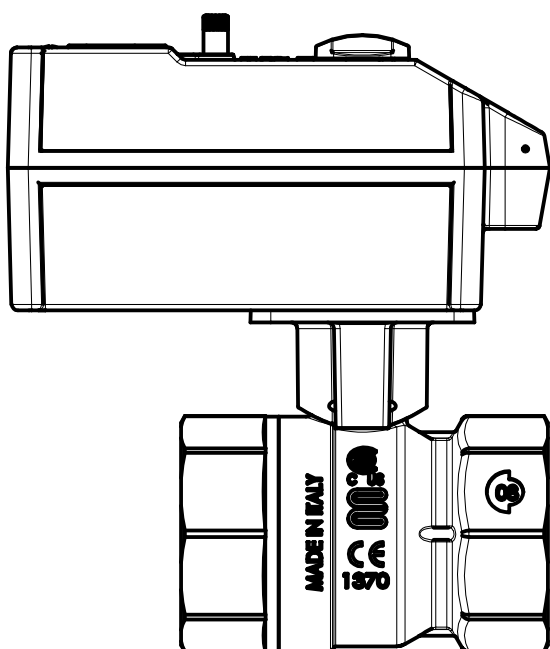

MOTORIZED 2 WAY BALL VALVE WITH QUICK CONNECTION

**FEMALE BSP
NICKEL PLATED BRASS
COMPLETE WITH
2-POINT
230V OR 24V AC
ELECTRIC ACTUATOR
AND SWITCH
WITH 100 % TIGHT SHUT OFF**

Size	A Dia	B mm	C mm	D mm	E mm
1/2"	15	50	113	7.2	48
3/4"	20	58.5	116	11	48
1"	25	71	121	12.5	72.5
1 1/4"	32	82	126	13.5	72.5
1 1/2"	32	90	126.5	15.5	72.5
2"	40	105	132.5	17.5	72.5

Size	DN	KVs
1/2	15	17
3/4	20	41
1	25	70
1 1/4	32	121
1 1/2	40	121
2	50	200

MAX PRESSURE = 10 BAR
ACTUATOR RATING = IP 54
MAX TEMPERATURE = -20 - +130
SPEED = 60S
TORQUE = 10NM
PRODUCT CODE
ESS-2291N-230V
ESS-2296N-24V