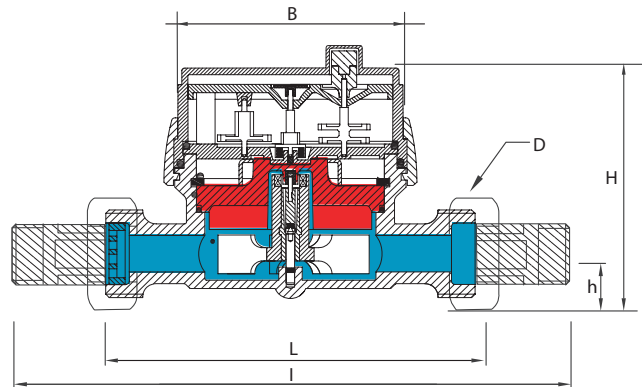

Water Meter

Model GSD8-RFM

Single jet, dry dial (80mm), direct reading on 8 numerical rolls. Produced in the versions for cold water (30°C) in 3/4" 20mm connections 360° rotating dial. Risks of corrosion and sedimentation are excluded. Long durability and elevated precision guaranteed. New version prearranged for wireless or wired M-Bus modules. Approved according to MID standards up to R160H-R50V.

Dimensions

Basic Version

- * MID R100-H/R50-V 2004/22/CE
- * Complete with optical port.
- * Available for cold water 0°C-30°C.
- * Magnetic transmission
- * Direct reading on 8 numeric rolls
- * Dry dial
- * 360° rotating dial

Calibro Size	mm in	15 (1/2")	15 (1/2")	15 (1/2")	20 (3/4")	
L	mm	80	110	115	130	
l	mm	160	190	195	228	
H	mm	73	73	73	73	
h	mm	18	18	18	18	
B	mm	85	85	85	85	
D	Fillettatura Threading	mm	3/4"	3/4"	7/8"-3/4"	1"
Pesi Weight	con raccordi with unions	kg	0,60	0,65	0,70	0,85
	senza raccordi without unions	kg	0,45	0,50	0,55	0,60